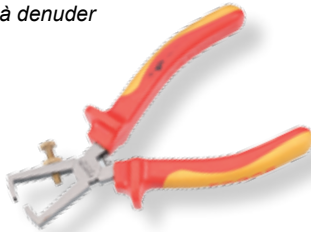

Striptang
Pince à dénuder

FOR 6912160 ~~€ 30.44~~ € 22.84