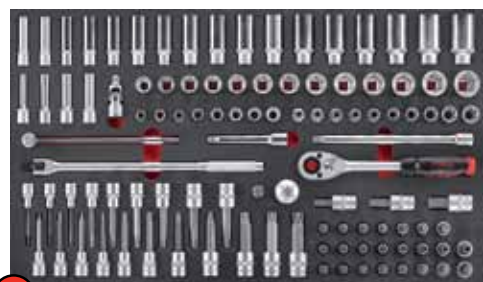

dimensions. L 95 cm x B 50 cm x H103 cm

Can you feel the "Force"

1 FOR F32031 1/4"-3/8" combinatieset 203dlg

5 FOR F5522 sleutelset 63dlg

2 FOR F41062 doppenset 1/2" 106dlg

6 FOR F6342 doppenset 3/4" 34 dlg 17-50mm