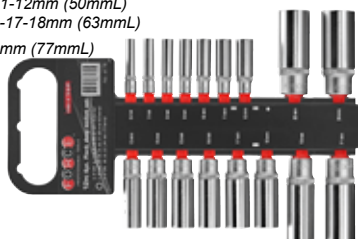

Lange doppenset 1/4"-3/8"-1/2" op rail 17dlg

Douilles longuessur rail 17 pcs 1/4"-3/8"-1/2"

1/4" 6-7-8-9-10-11-12mm (50mmL)

3/8" 13-14-15-16-17-18mm (63mmL)

1/2" 19-21-22-24mm (77mmL)